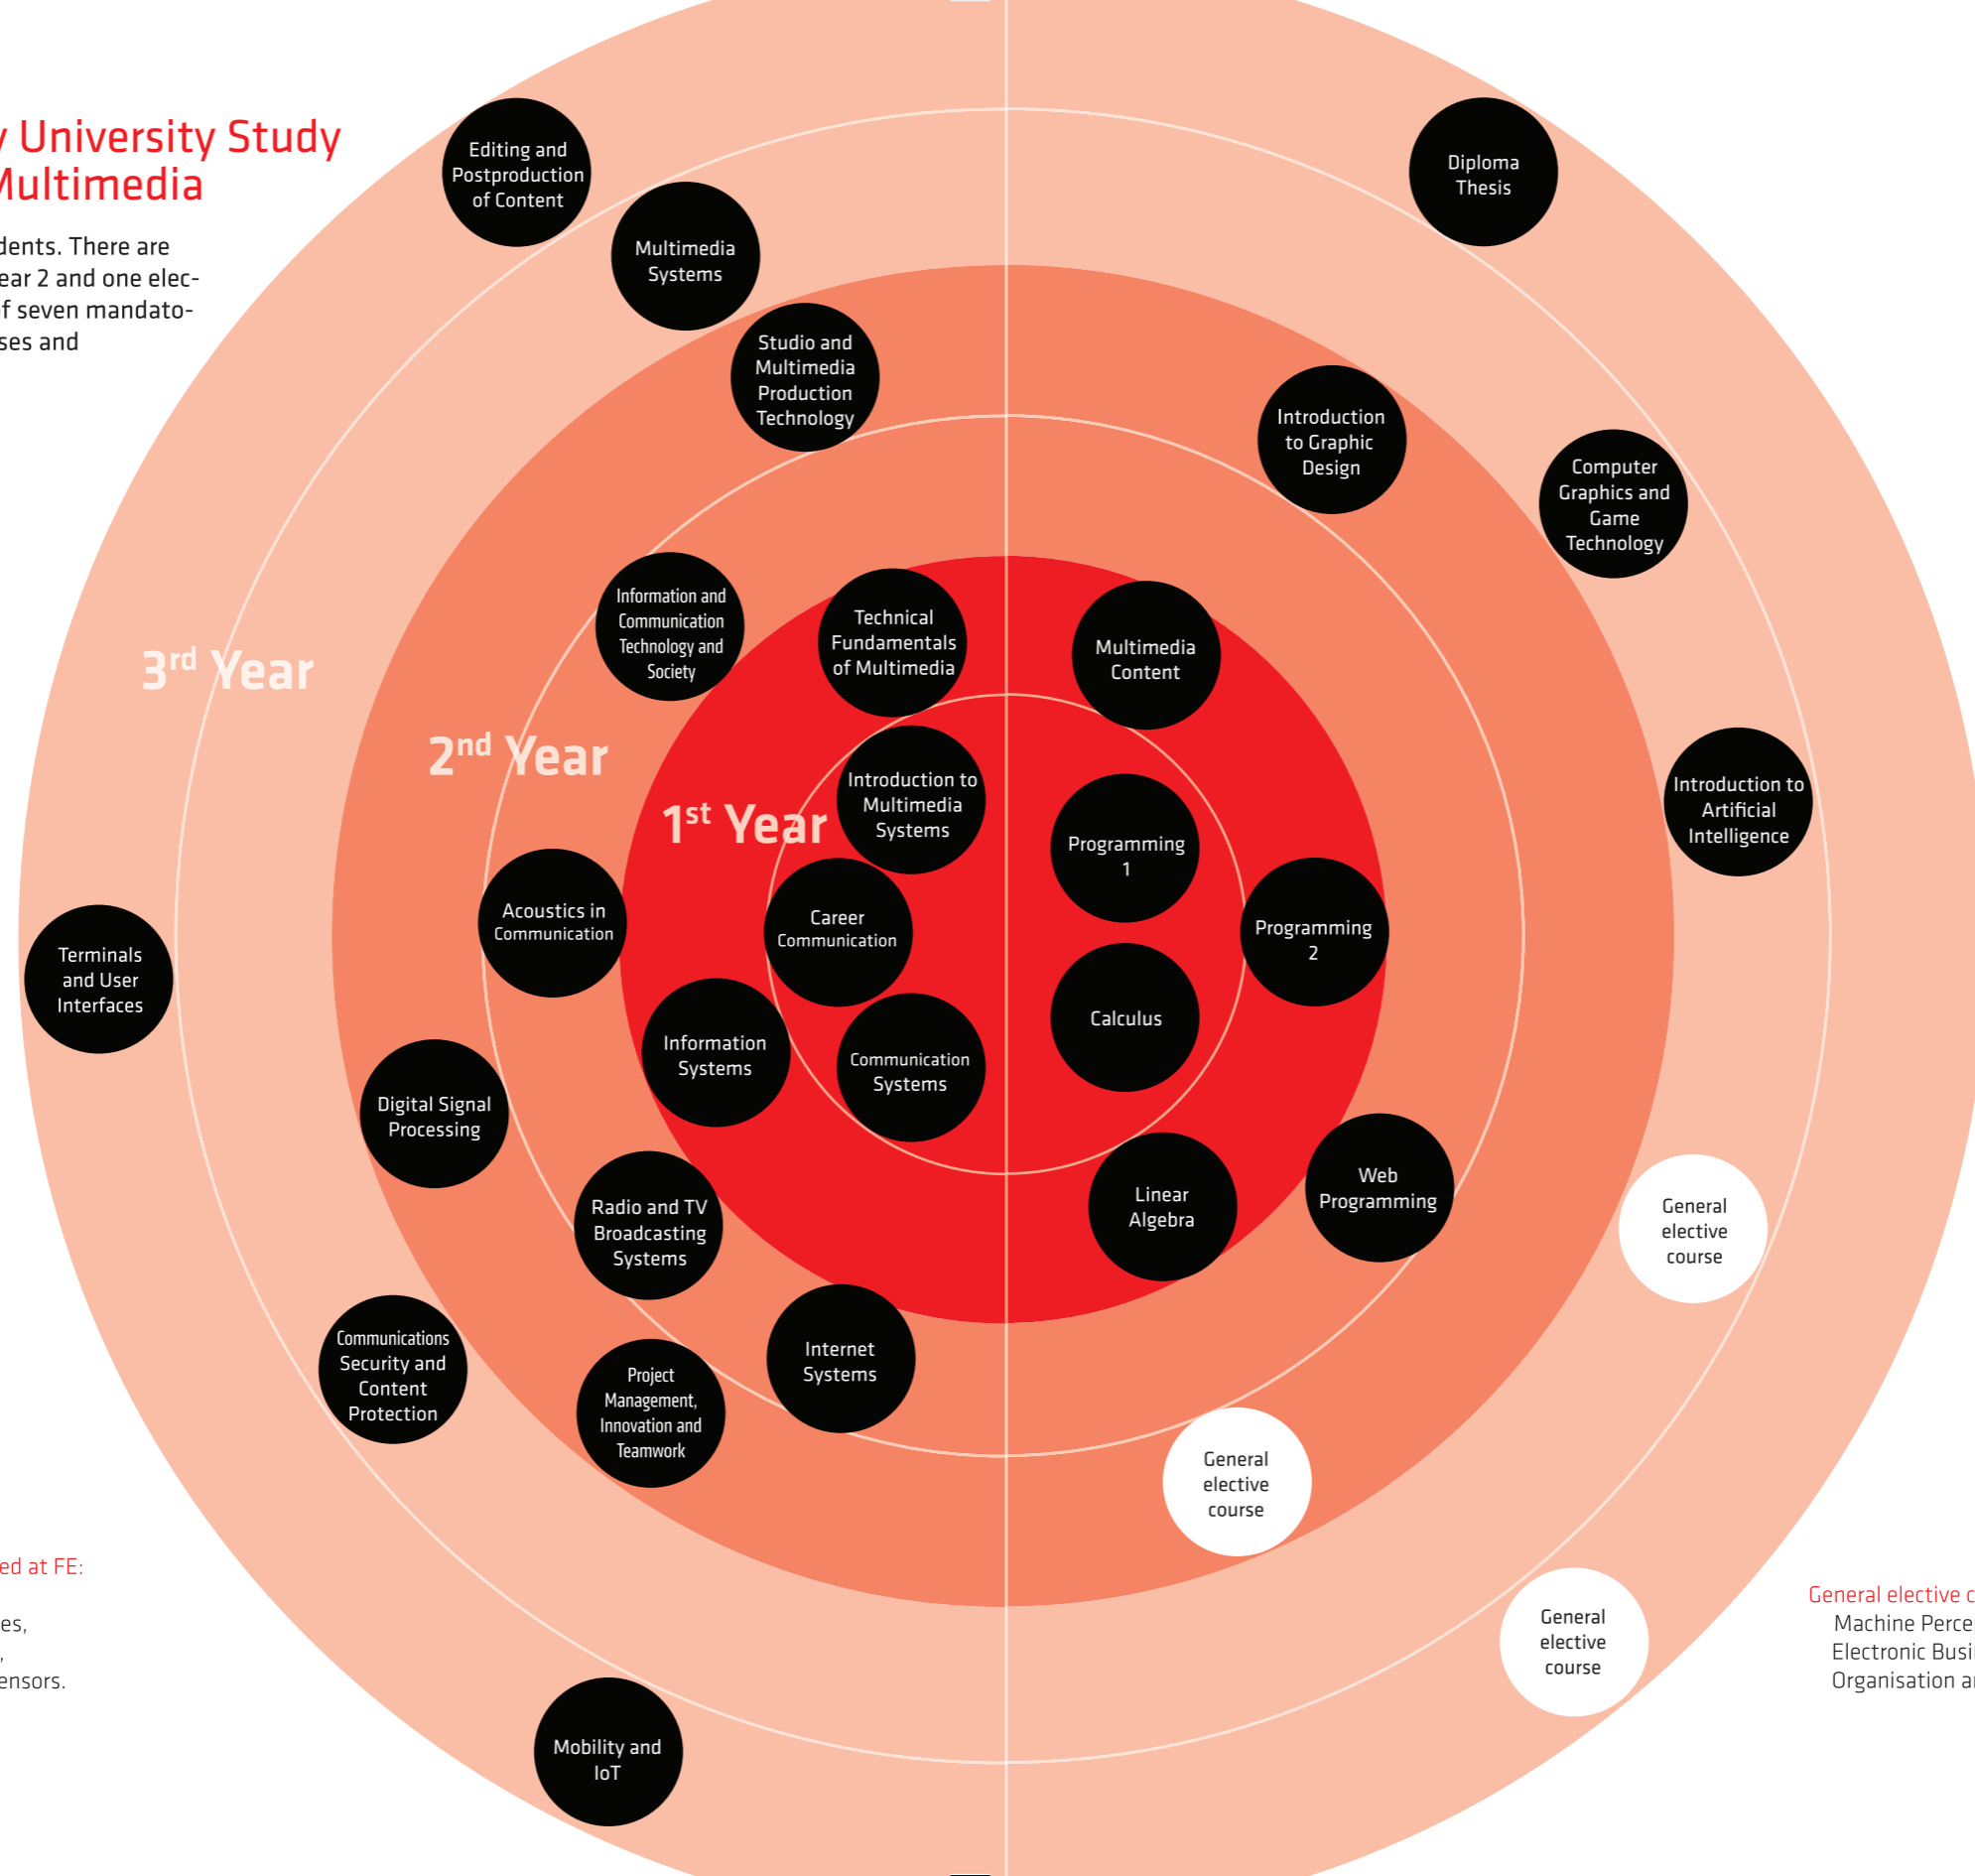

Interdisciplinary University Study Programme in Multimedia

Year 1 is the same for all students. There are nine mandatory courses in year 2 and one elective course. Year 3 consists of seven mandatory courses, two elective courses and the Diploma Thesis.

General elective courses offered at FE:
 Computer Simulation,
 Speech and Image Technologies,
 Telecommunication Protocols,
 Electronic Components and Sensors.

General elective courses offered at FRI:
 Machine Perception,
 Electronic Business,
 Organisation and Management.